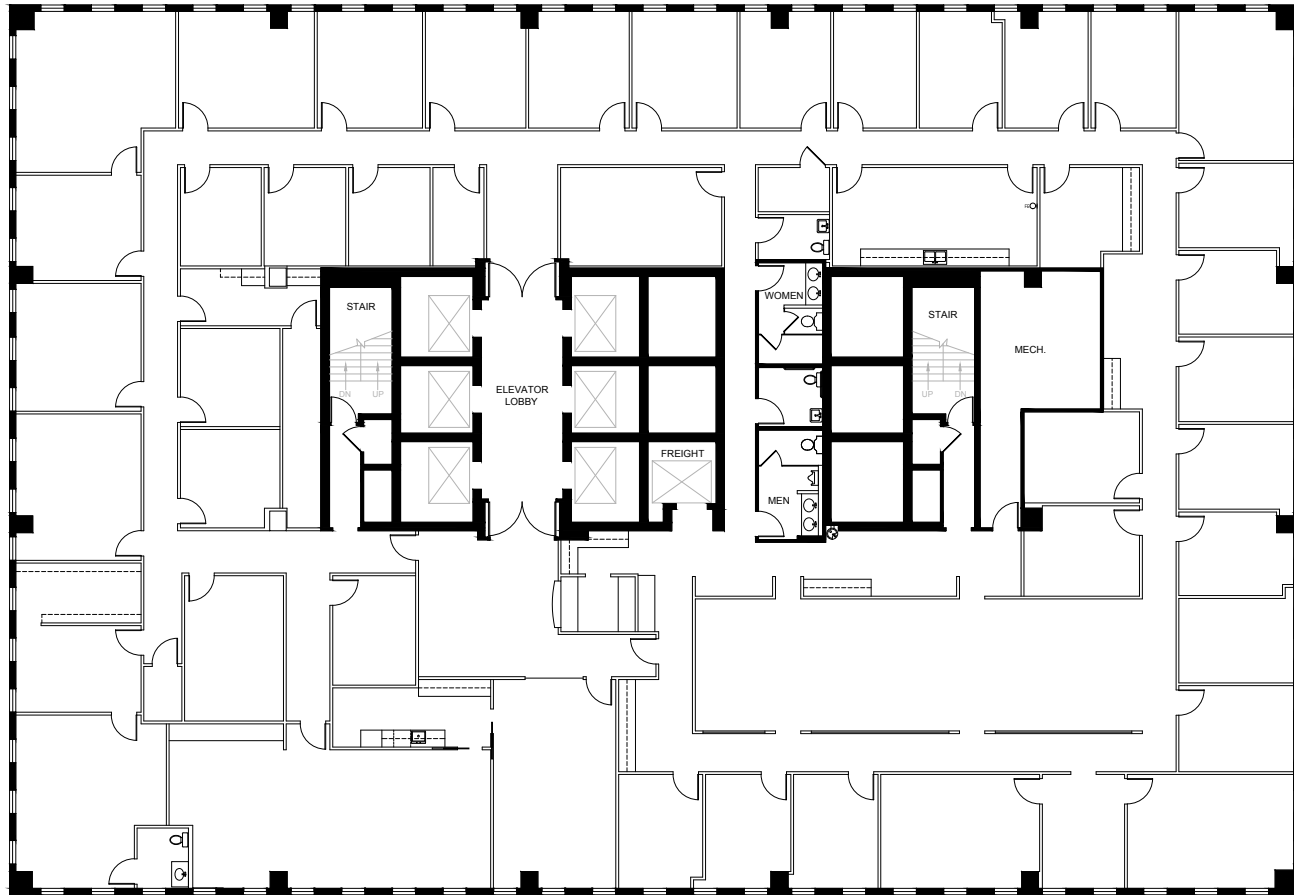

LYKES BROS. INC.
SUITE 1900
14,275 RSF (15,422 AS OF 7/19)
EXP 7/11/2024

NINETEENTH FLOOR

PARK TOWER
400 NORTH TAMPA STREET
TAMPA, FLORIDA

JULY 2019

CMK Design Studio, Inc.
Planning & Design of the Built Environment